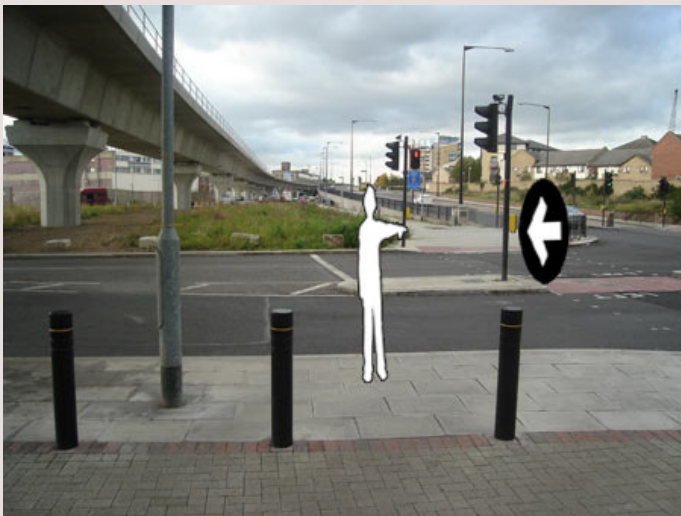

WEST SILVER TOWN DLR

Journey time approximately 7min

When you come out of the train at West Silvertown make your way out of the station by going down the stairs and cross the road

At the other side of the road, Continue along the path on North Woolwich Road